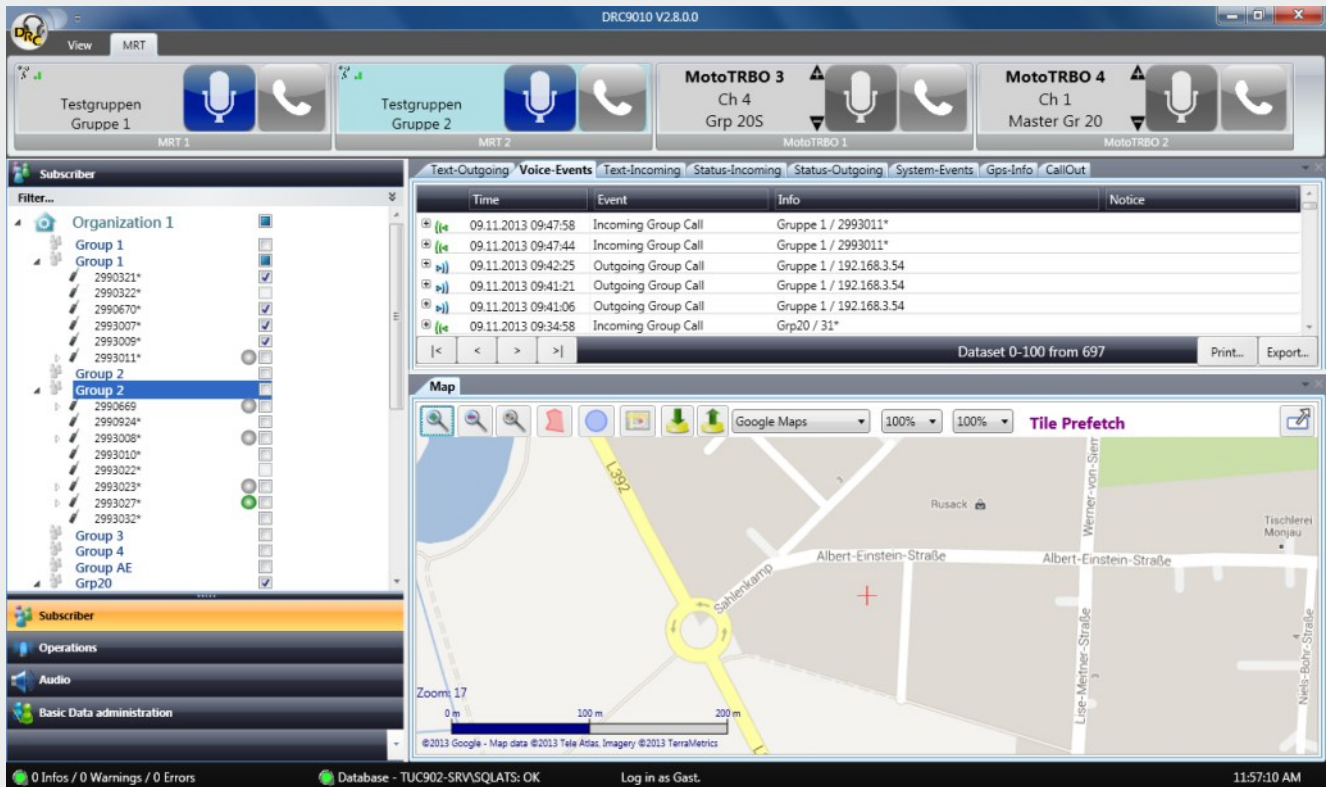

DRC9010

DigitalRadioConsole Control Console
MotoTRBO

Application

The DRC9010 PC is a control console for MotoTRBO radio devices. It is providing diverse functions for control of single devices and fleets. From this workstation up to four radio devices may be controlled. The DCR9010 governs speech events and TMS-messages (Text Messaging Service) for individual subscribers or groups. Customization to special performance requirements available upon request. Via the list of participants the dispatcher obtains the actual group constitution and their status information. By means of the list the dispatcher is able to directly address to the subscribers and groups.

Features

- Control of several central office radio devices
- Administration of single and group calls
- List for administration of organizations, groups and individual subscribers
- Dispatch and receipt of text messages
- Dispatcher functions with status indication
- Emergency call functionalities
- Chronological lists regarding speech events and TMS
- Optional extras:
 - AVL/GIS system for map display
 - CallOut administration (optionboard DMR910 with CallOut Option is necessary)